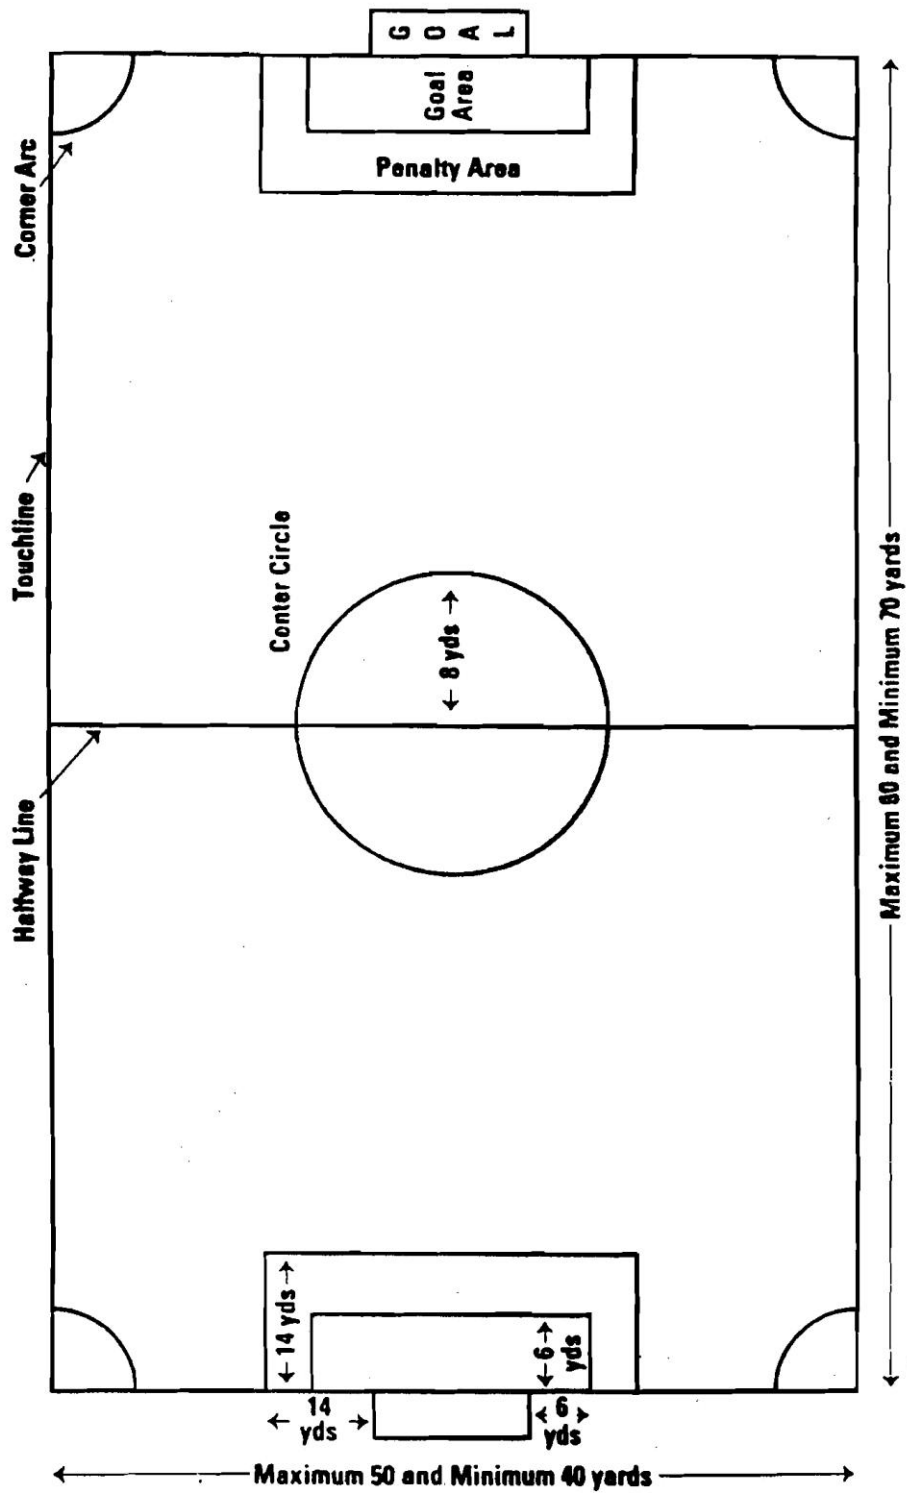

USCL – KATS – SMALL SIDED FIELD DIMENSIONS

Goal Size – 7' x 18'

Goal Size – 7' x 18'